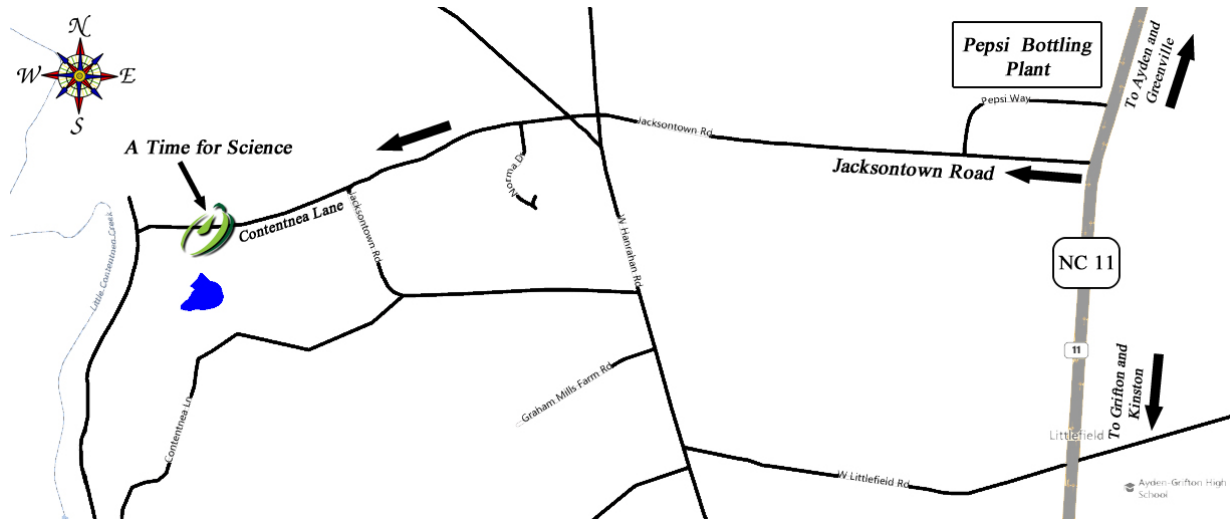

## *A Time for Science*

949 Contentnea Lane

Grifton, NC 28530

(252) 746-4470 • atfs@atimeforscience.org

From Greenville, NC:

- Take highway 11 south toward Kinston, NC.
- Look for the Pepsi Bottling plant on your right.
- Immediately past the plant is Jacksonstown Road (on right).
- Take Jacksonstown Rd west – to the right - (Caution - don't turn into Pepsi Way which is the truck entrance).
- Go through two closely spaced stop signs.
- About 1/4 mi farther Jacksonstown Rd veers hard to the left.
- Don't make the turn but take the entrance into Contentnea Creek Estates.

- Another quarter of a mile, look for the “Green Resource Center” on the left.

- Depending on the activity, either turn into the driveway at the Resource Center or follow the posted **PARKING DIRECTIONS**.